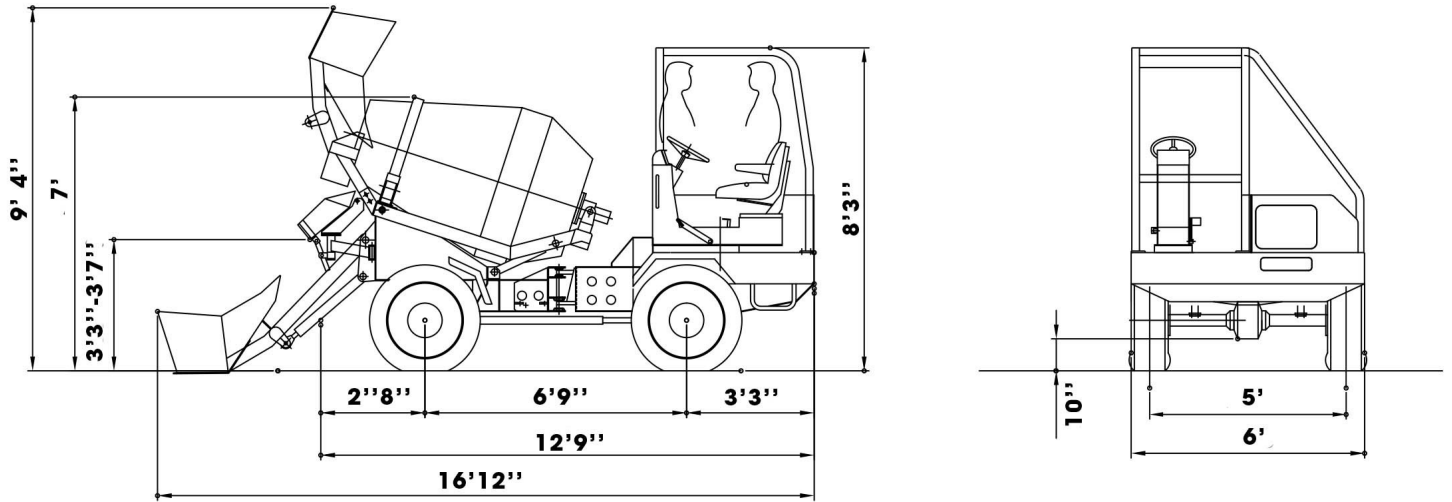

www.carmix-usa.com

+1 702 666 7323

1070 W Horizon Ridge Pkwy, Henderson, NV 89012