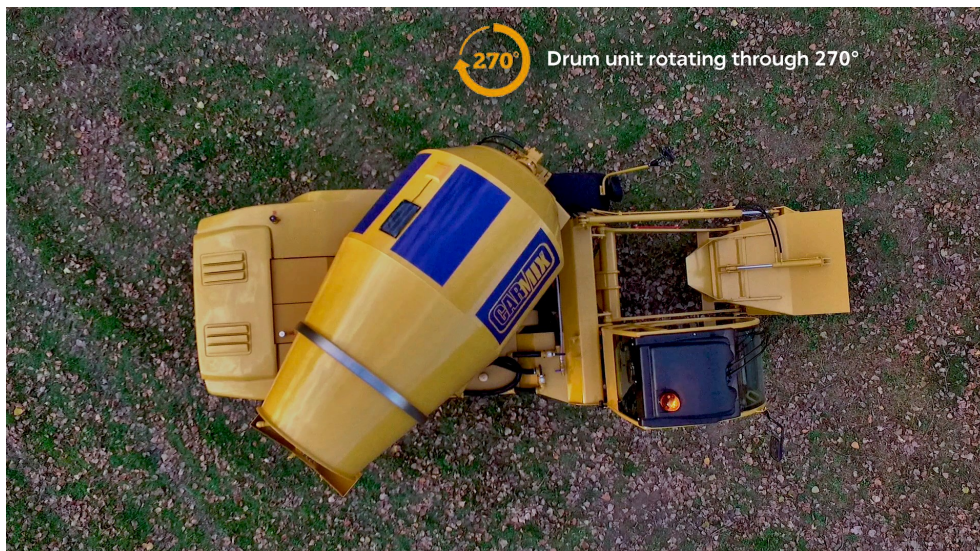

Looking for best equipment for your next concrete works?

Carmix is the number one off road, mobile self loading concrete mixer in the world.

Producing machines which are easy to use, and ideal for producing and distributing concrete at the most difficult sites, in the most congested traffic or on the remotest islands.

The range of self loading concrete plants Carmix consists of eight models, with a capacity starting from 1.3 cubic yard and **up to 6.5 cubic yards**, all of which are extremely compact and maneuverable.

Self Loading Concrete Mixers

www.carmix-usa.com

+1 702 666 7323

1070 W Horizon Ridge Pkwy, Henderson, NV 89012

We are proud to present the Carmix machine
Self loading mixer CARMIX ONE

Carmix ONE is an all-wheel drive concrete mixer with self-loading function. It has a high performance (more than 35 yd³ per shift) and is optimally suited for construction of large and medium-sized projects, high-rise buildings, monolithic structures, as well as for the manufacture of ready-mixed concrete. The volume of the mixing drum is 370 gal., the loading bucket with a hydraulic damper - 47 gal. Mobile concrete plant loads aggregates and kneads concrete of the desired specs according to a given mix design. Stability and manoeuvrability allow CARMIX ONE to drive into hard-to-reach places that a conventional concrete mixer cannot reach.